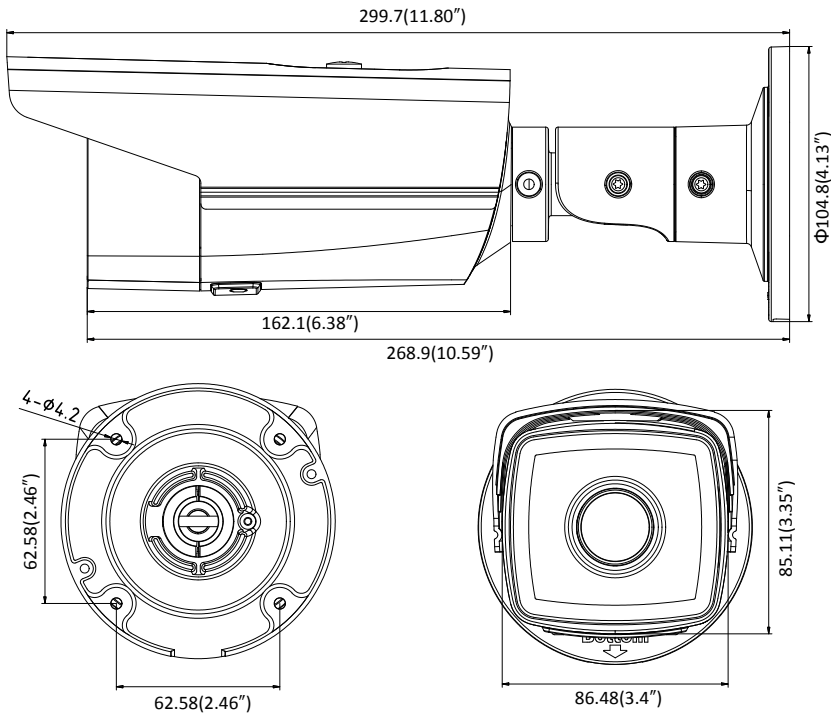

Dimensions

Unit: mm

Accessories

Distributed by

HIKVISION

Headquarters

No.555 Qianmo Road, Binjiang District,
Hangzhou 310051, China
T +86-571-8807-5998
overseasbusiness@hikvision.com

Hikvision USA
T +1-909-895-0400
sales.usa@hikvision.com

Hikvision Italy
T +39-0438-6902
info.it@hikvision.com

Hikvision Singapore
T +65-6684-4718
sg@hikvision.com

Hikvision Africa
T +27 (0) 0351172
sale.africa@hikvision.com

Hikvision Europe
T +31-23-55-42-770
info.eu@hikvision.com

Hikvision France
T +33(0)1-85-330-450
info.fr@hikvision.com

Hikvision Oceania
T +61-2-8599-4233
salesau@hikvision.com

Hikvision Hong Kong
T +852-2151-1761

Hikvision Middle East
T +971-4-8816086
salesme@hikvision.com

Hikvision Spain
T +34-91-737-16-55
info.es@hikvision.com

Hikvision Canada
T +1-909-895-0400
sales.usa@hikvision.com

Hikvision Russia
T +7-495-669-67-99
sateru@hikvision.com

Hikvision Poland
T +48-22-460-01-50
poland@hikvision.com

Hikvision Korea
T +82-31-731-8841
sales.korea@hikvision.com

Hikvision India
T +91-22-28469900
sales@pramahikvision.com

Hikvision UK
T +01628-902140
support.uk@hikvision.com

Hikvision Brazil
T +55 11 3318-0050
Latam.support@hikvision.com